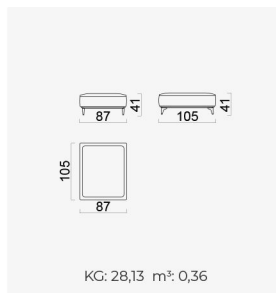

# loft

- Feather sponge on the back
- Frame strengthened with ply-wood  
( 10 year warranty compliance with European norms )
- Seating height 41 cm
- Sofa height 85 cm

With Side Table Module (Left)

With Side Table Module (Right)

Module With Exterior Table (Left)

Module With Exterior Table (Right)

Inter Pouf

Pouf

Amorf Module Origami