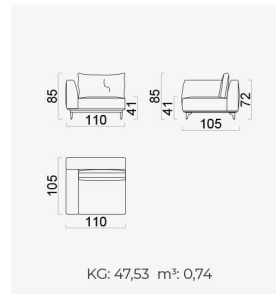

loft

- Feather sponge on the back
- Frame strengthened with ply-wood
  (10 year warranty compliance with European norms)
- Seating height 41 cm
- Sofa height 85 cm

Wooden Based Color