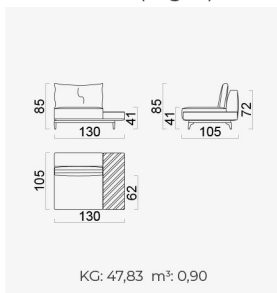

# loft

- Feather sponge on the back
- Frame strengthened with ply-wood  
( 10 year warranty compliance with European norms )
- Seating height 41 cm
- Sofa height 85 cm

With Side Table Module (Left)

With Side Table Module (Right)

Module With Exterior Table (Left)

Module With Exterior Table (Right)

Inter Pouf

Pouf

Amorf Module Origami