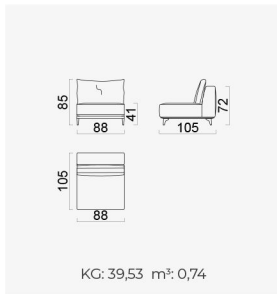

Inter Module