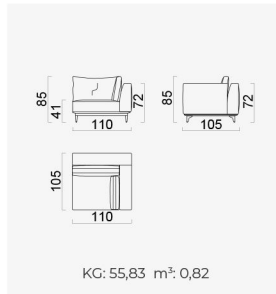

# loft

- Feather sponge on the back
- Frame strengthened with ply-wood  
( 10 year warranty compliance with European norms )
- Seating height 41 cm
- Sofa height 85 cm

## Wooden Based Color

Inter Module

Amorf Module (Left)

Amorf Module (Right)

Arm Module (Left)

Arm Module (Right)

Corner Module (Left)

Corner Module (Right)