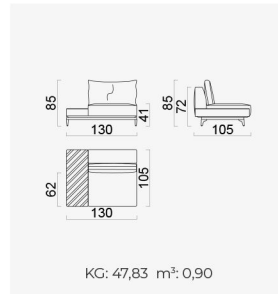

With Side Table Module (Left)