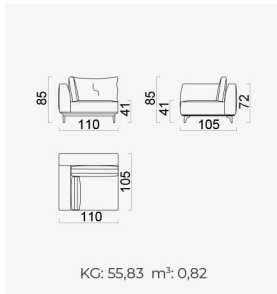

# loft

- Feather sponge on the back
- Frame strengthened with ply-wood  
( 10 year warranty compliance with European norms )
- Seating height 41 cm
- Sofa height 85 cm

## Wooden Based Color

Inter Module

Amorf Module (Left)

Amorf Module (Right)

Arm Module (Left)

Arm Module (Right)

Corner Module (Left)

Corner Module (Right)