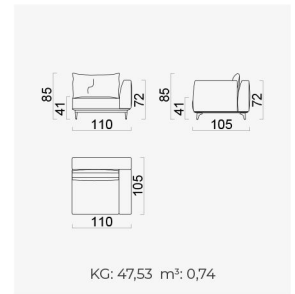

Arm Module (Right)