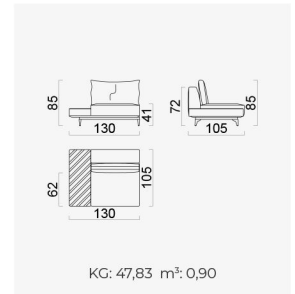

Module With Exterior Table (Left)