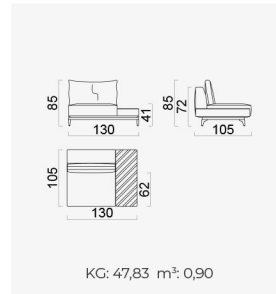

With Side Table Module (Right)