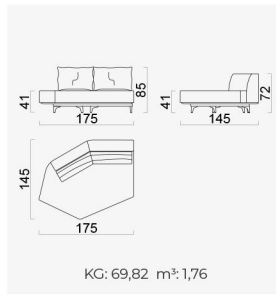

loft

- Feather sponge on the back
- Frame strengthened with ply-wood
  (10 year warranty compliance with European norms)
- Seating height 41 cm
- Sofa height 85 cm

Wooden Based Color