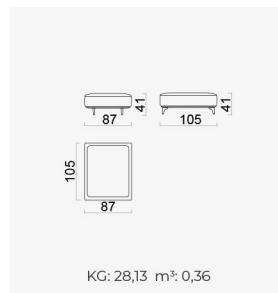

# loft

- Feather sponge on the back
- Frame strengthened with ply-wood  
( 10 year warranty compliance with European norms )
- Seating height 41 cm
- Sofa height 85 cm

With Side Table Module (Left)

With Side Table Module (Right)

Module With Exterior Table (Left)

Module With Exterior Table (Right)

Inter Pouf

Pouf

Amorf Module Origami