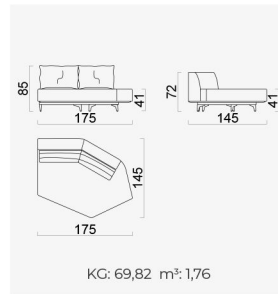

loft

- Feather sponge on the back
- Frame strengthened with ply-wood
  (10 year warranty compliance with European norms)
- Seating height 41 cm
- Sofa height 85 cm

Wooden Based Color