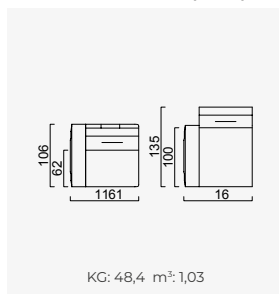

SMOKE
OAK

CREAM

CRIMSON
FUME

MATT
BLACK

BRIGHT
BLACK

GRAY

Arm Module (Left)

Arm Module (Right)