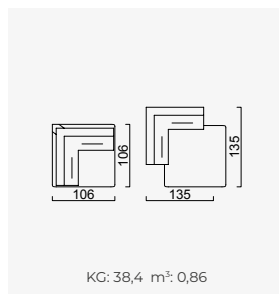

Corner Module