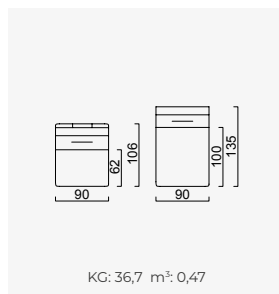

Inter Module