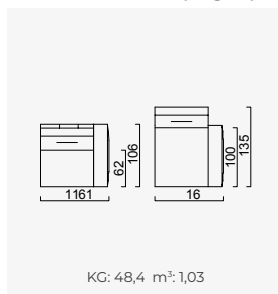

Arm Module (Right)